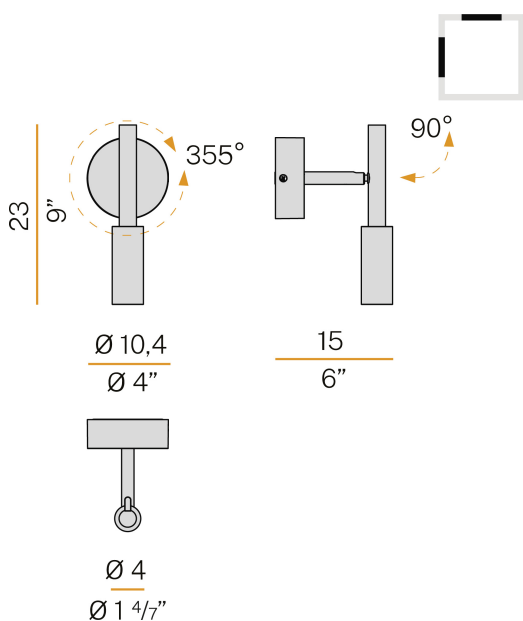

PANZERI

Tubino

220-240V AC ON-OFF
A07305.001.0501

 champagne

DIRECT
LIGHT

Data sheet

CODE	A07305.001.0501
SYSTEM POWER CONSUMPTION	6,5W
EFFICACY	56.5lm/W
LIGHT SOURCE	LED
LIGHT SOURCE LIFETIME	L70 (B50) 80.000h
COLOUR TEMPERATURE	2700K Ra>90
LIGHT DISTRIBUTION	adjustable
POWER SUPPLY	220-240V AC
FREQUENCY	50/60Hz
ELECTRICAL CONFIGURATION	ON-OFF
DRIVER	integrated included
NOMINAL LUMINOUS FLUX	475lm
LUMEN OUTPUT	339lm
EFFICIENCY	71.4%
WEIGHT	0,62 Kg
PROTECTION DEGREE	IP20
COLOUR TOLLERANCES	SDCM 3
PACKING DIMENSIONS (CM)	14,0 x 24,0 x 29,0

Ceiling or wall lighting fixture for interiors, with swivelling light beam.
Galvanized sheet metal ceiling or wall bracket.
Die-cast aluminium wall plate in white, champagne, mat black, bronze or titanium polyacrylic paint.
Turned brass joints in polyacrylic paint.
Turned aluminium structure in polyacrylic paint.
Turned aluminium head rotating on two axes in polyacrylic paint.
Modelled polycarbonate diffuser with opaline finish.
Turned brass end cap in polyacrylic paint.

Technical drawing

Application

Polar diagram